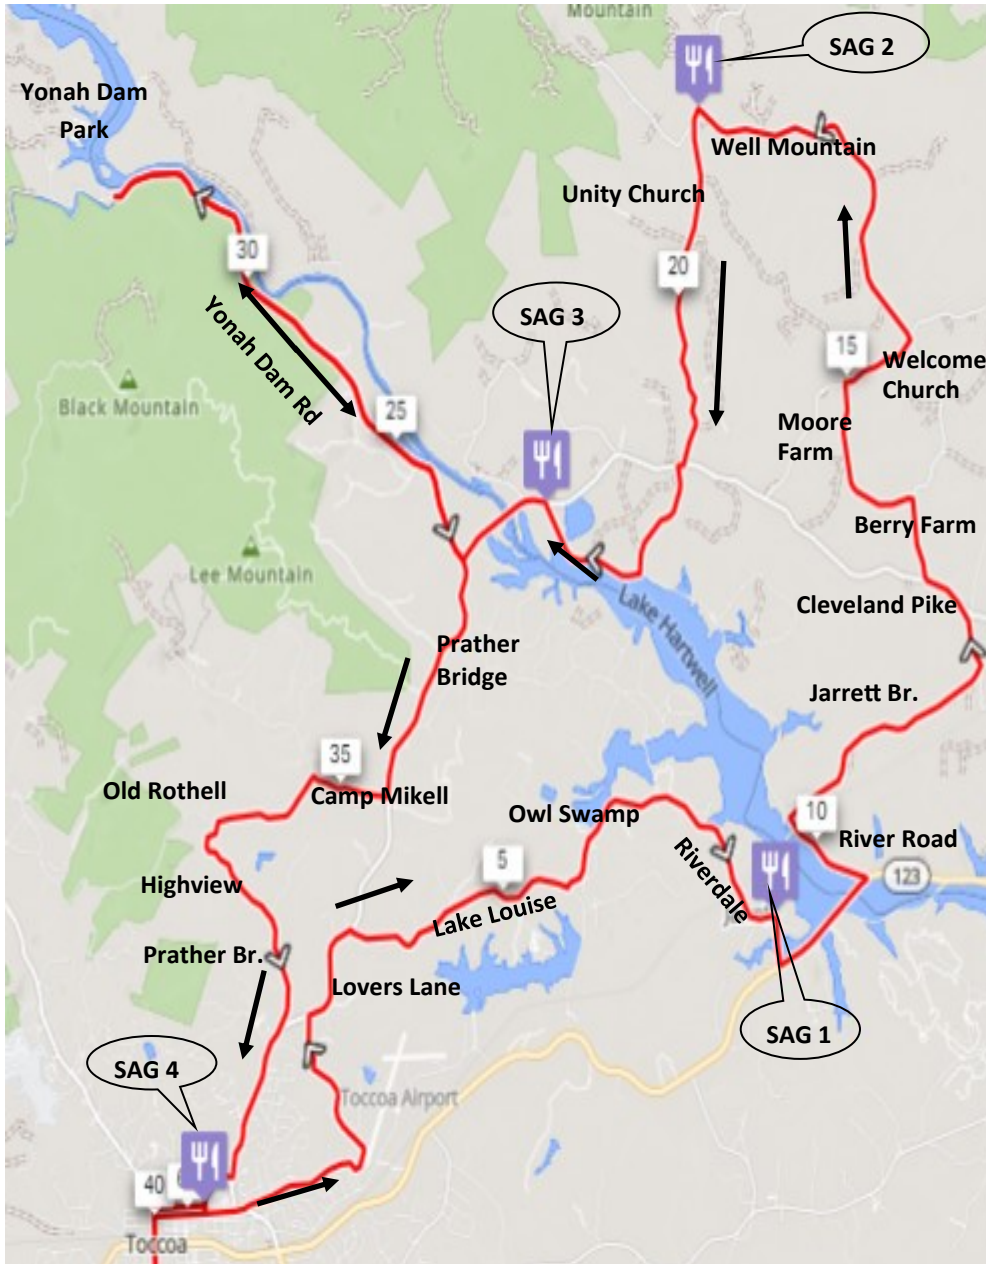

Red Road Markings

3654 Ft. Approx. Climbing

Lainie Weade Memorial

2024 Tour de Tugaloo

60 Miles

SAG # — Approx. Miles

- 1 — 8 Travelers Rest
- 2 — 18 Unity Church
- 3 — 14 River Road
- 4 — 39 Methodist Ch

SAG Phones:

706-716-2297

First 40 Miles

40—60 Miles